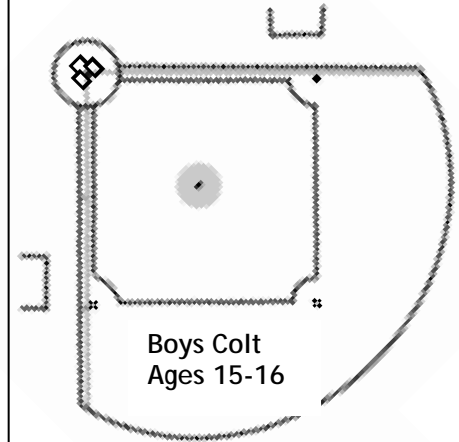

Girls Mustang
Ages 9-10

Girls Pony
Ages 13-14

Boys Pinto
Ages 7-8

Boys Pony
Ages 13-14

Rest Rooms

Concessions

Offices

Batting Cages

Boys Mustang
Ages 9-10

Girls Pinto
Ages 7-8

Boys Bronco
Ages 11-12

Boys Colt
Ages 15-16

Shetland - Boys & Girls
Ages 5-6

William "Bill" Clough Baseball/Softball Complex
2047 N. 7th Street, Murphysboro IL

NORTH →