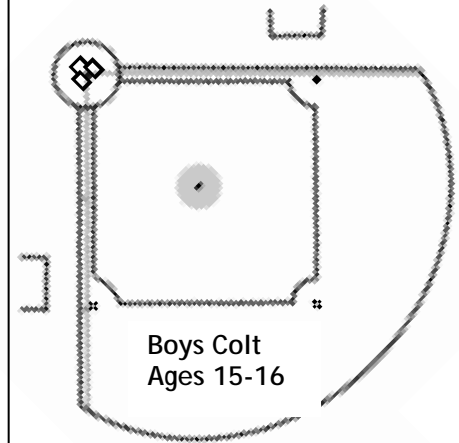

Girls Mustang  
Ages 9-10

Girls Pony  
Ages 13-14

Boys Pinto  
Ages 7-8

Boys Pony  
Ages 13-14

Rest Rooms

Concessions

Offices

Batting Cages

Boys Mustang  
Ages 9-10

Girls Pinto  
Ages 7-8

Boys Bronco  
Ages 11-12

Boys Colt  
Ages 15-16

Shetland - Boys & Girls  
Ages 5-6

William "Bill" Clough Baseball/Softball Complex  
2047 N. 7<sup>th</sup> Street, Murphysboro IL

NORTH →